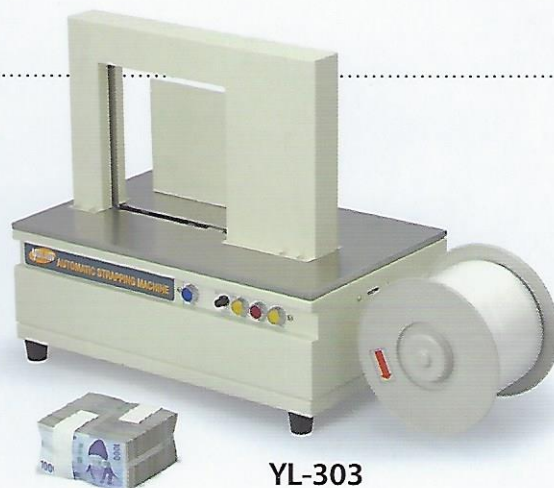

Automatic Time Printing Bill Binder

MODEL : YL-200PB

Actual size

006 15.10.12 19:12

Time Printing Bill Binder

MODEL : YL-200PB

- **Multi System**
 - It is able to bind cash at the same time print the time of when it was bound.
- **Multi Tasking Function**
 - It is not always clarified that the user would want to print the date, therefore this model is given two modes where :
 1. ON Mode : Binds the cash and afterwards prints the date.
 2. OFF Mode : Only binds the cash.
- **Print Content**
 - The following will be the content on the print respectively in this order :
 - 1.Year 2,Month 3,Day 4,Hour 5,Minute
- **Affordable Cost for Operation and Maintenance**
 - It uses a dot printer with silk ribbon for printing.

Specification	
Speed	19 cycles/min
Tension	1~8 kg
Binding size	135(L) X 100(H)mm
Weight	24kg
Paper width	20, 30, 40mm
Paper length	150m
Power	220/230V 50/60Hz

YL-200

YL-203

YL-303

BINDTEC CO.,LTD.

1011,177 Sagimakgol-Ro Jungwon-Gu Seongnam-Si Gyeonggi-Do S.Korea
 Tel : +82-31-734-2868 / Fax : +82-31-734-2869